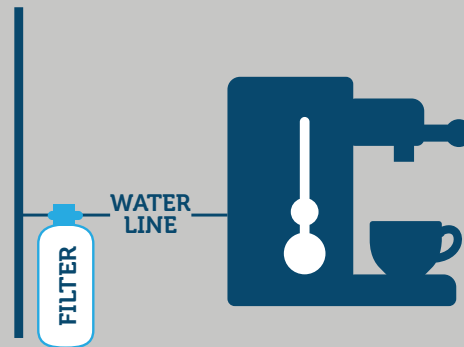

Install an Everpure water filter on your coffee brewer or bottleless cooler!

Filtration Facts

- Eliminates foul odors & taste.
- Reduces impurities & water contaminants.
- Elimates harmful cysts & bacteria.
- Our filters are NSF & ANSI certified.

How does it work?

Our water experts will consult with you and build up a filter program around the best solution for your office

Our Certified Technician will then install the filter on your existing water line.